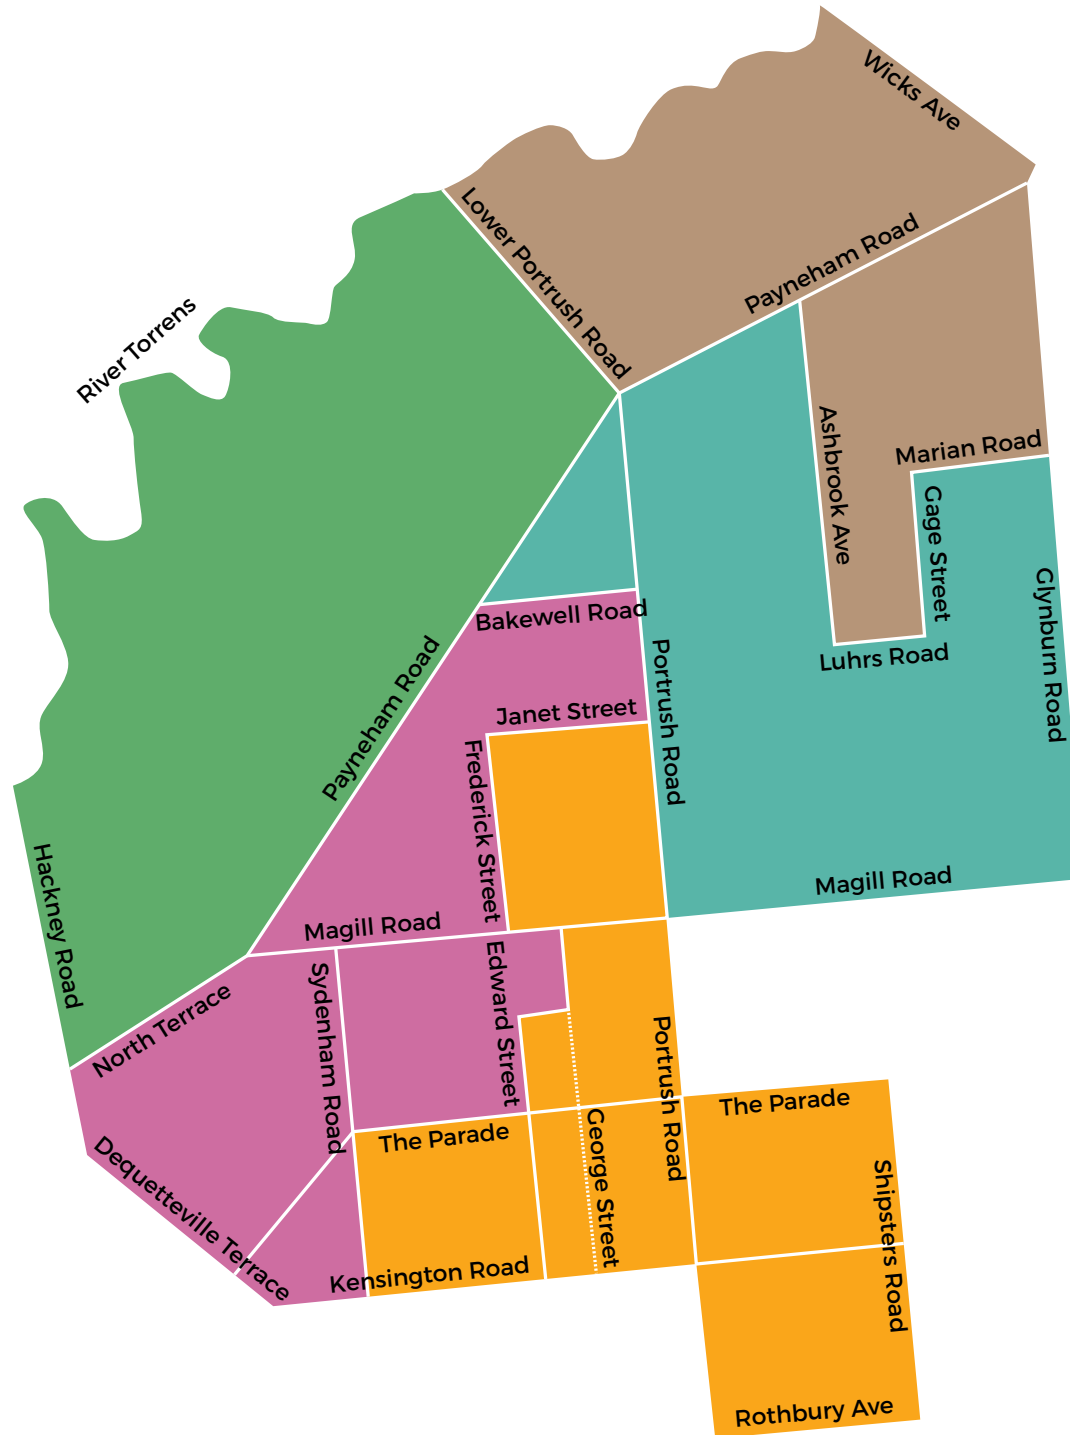

JULY 2020

M	T	W	T	F	S	S
		1	2	3	4	5
6	7	8	9	10	11	12
13	14	15	16	17	18	19
20	21	22	23	24	25	26
27	28	29	30	31		

AUGUST 2020

M	T	W	T	F	S	S
					1	2
3	4	5	6	7	8	9
10	11	12	13	14	15	16
17	18	19	20	21	22	23
24	25	26	27	28	29	30
31						

SEPTEMBER 2020

M	T	W	T	F	S	S
	1	2	3	4	5	6
7	8	9	10	11	12	13
14	15	16	17	18	19	20
21	22	23	24	25	26	27
28	29	30				

OCTOBER 2020

M	T	W	T	F	S	S
			1	2	3	4
5	6	7	8	9	10	11
12	13	14	15	16	17	18
19	20	21	22	23	24	25
26	27	28	29	30	31	

NOVEMBER 2020

M	T	W	T	F	S	S
						1
2	3	4	5	6	7	8
9	10	11	12	13	14	15
16	17	18	19	20	21	22
23	24	25	26	27	28	29
30						

DECEMBER 2020

M	T	W	T	F	S	S
	1	2	3	4	5	6
7	8	9	10	11	12	13
14	15	16	17	18	19	20
21	22	23	24	25	26	27
28	29	30	31			

KERBSIDE COLLECTION MAP

COLLECTION DAY

Use this map to determine your collection day.

- MONDAY
- TUESDAY
- WEDNESDAY
- THURSDAY
- FRIDAY

KERBSIDE BIN PLACEMENT

Bins should be placed 1 metre apart at kerbside by 6am on your collection day. Please remove bins from kerbside within 24hrs of collection.