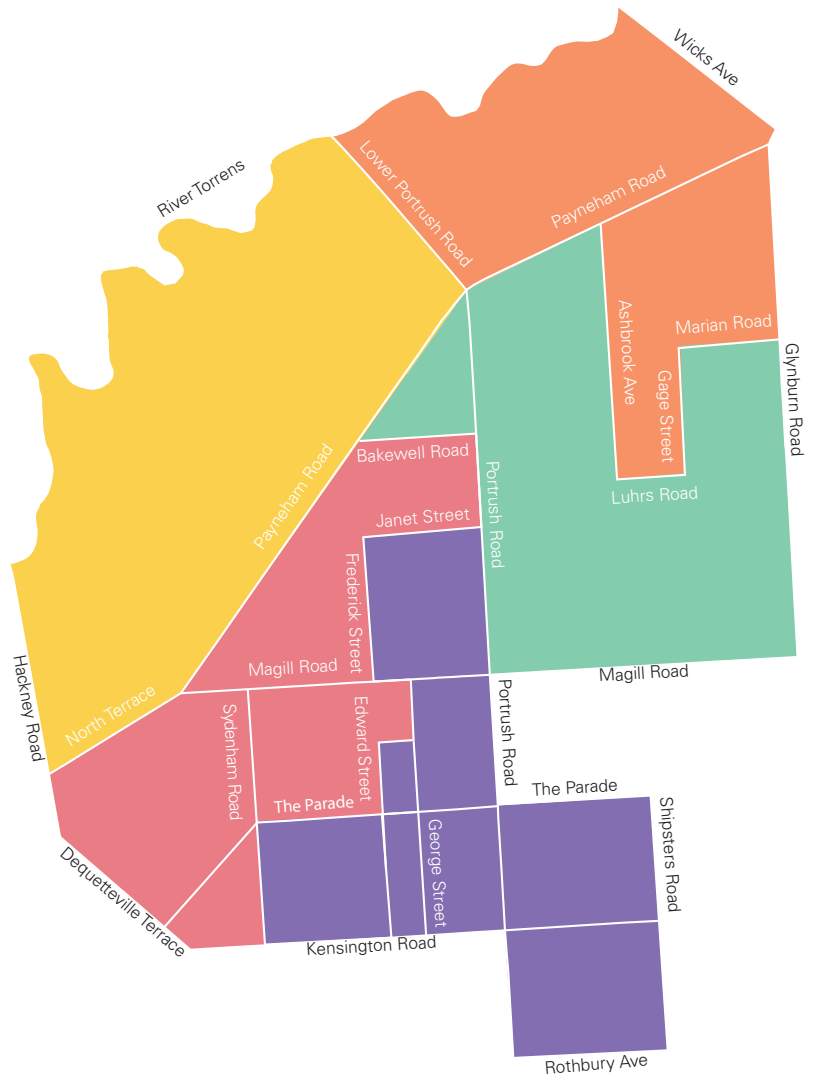

For more information about where, how and what you can put in each bin, please visit www.npsp.sa.gov.au/recycleguide

Collection Map

Collection Day

Use this map to determine your collection day.

- Monday
- Tuesday
- Wednesday
- Thursday
- Friday

Kerbside Bin Placement

Bins should be placed one metre apart at kerbside by 6.00am on your collection day. Please remove within 24 hours of collection.

Collection Calendar

January 2021

M	T	W	T	F	S	S
				1	2	3
4	5	6	7	8	9	10
11	12	13	14	15	16	17
18	19	20	21	22	23	24
25	26	27	28	29	30	31

February 2021

M	T	W	T	F	S	S
1	2	3	4	5	6	7
8	9	10	11	12	13	14
15	16	17	18	19	20	21
22	23	24	25	26	27	28

March 2021

M	T	W	T	F	S	S
1	2	3	4	5	6	7
8	9	10	11	12	13	14
15	16	17	18	19	20	21
22	23	24	25	26	27	28
29	30	31				

December 2021

M	T	W	T	F	S	S
		1	2	3	4	5
6	7	8	9	10	11	12
13	14	15	16	17	18	19
20	21	22	23	24	25	26
27	28	29	30	31		

- Green organics bin (fortnightly)
- Yellow recycling bin (fortnightly)
- Red waste to landfill bin (weekly)
- Public Holiday (collection as usual)