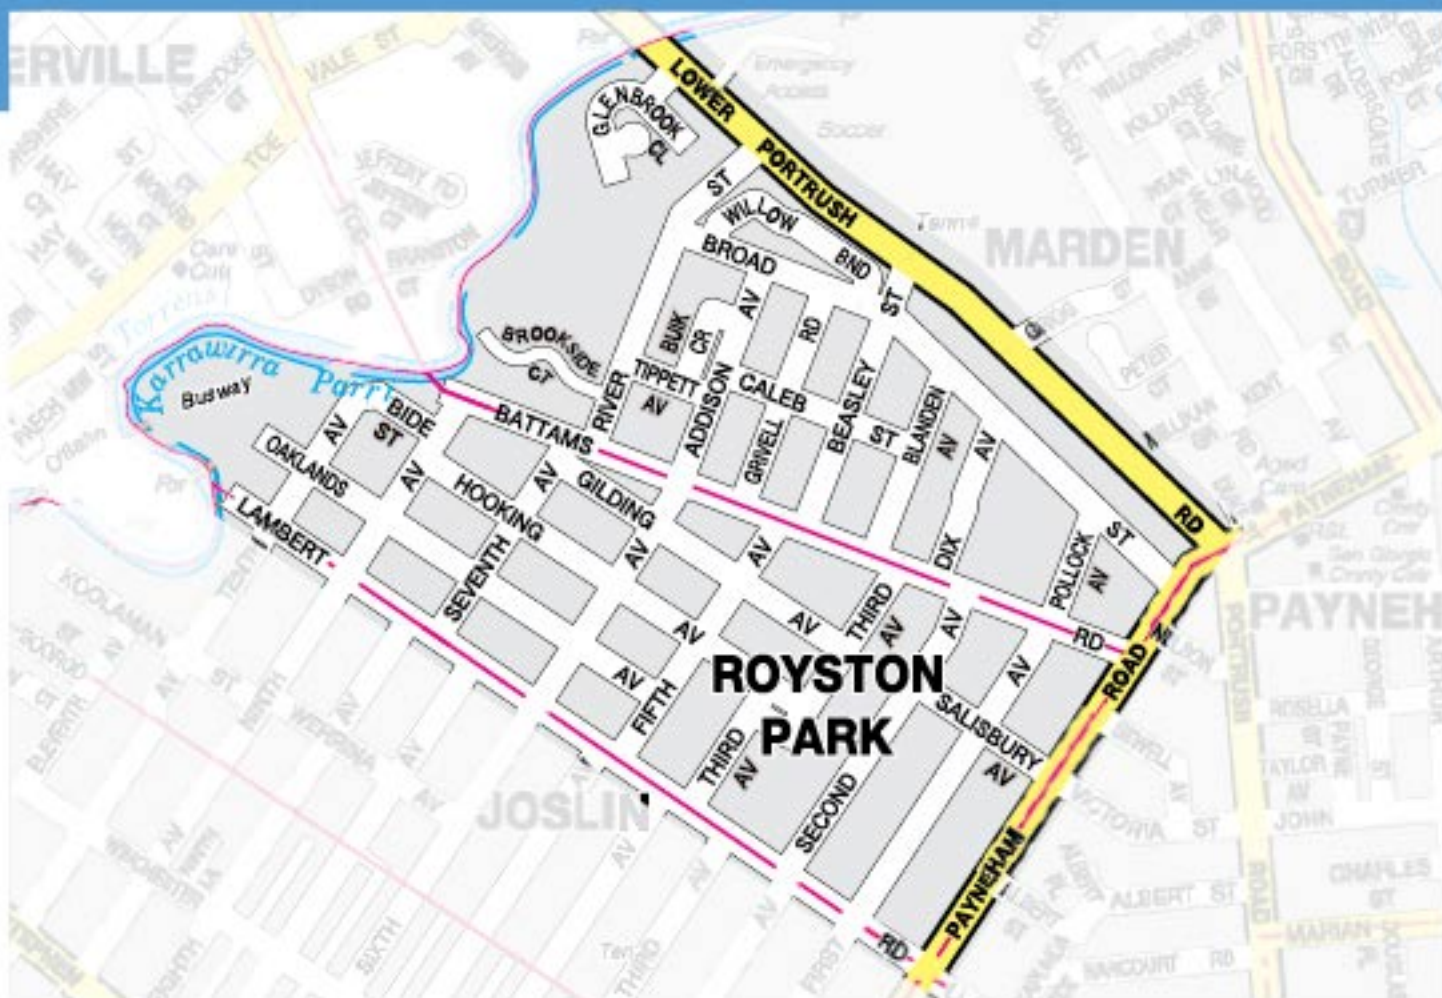

Marden and Royston Park Traffic Management

Study Area

www.npsp.sa.gov.au

City of
Norwood
Payneham
& St Peters