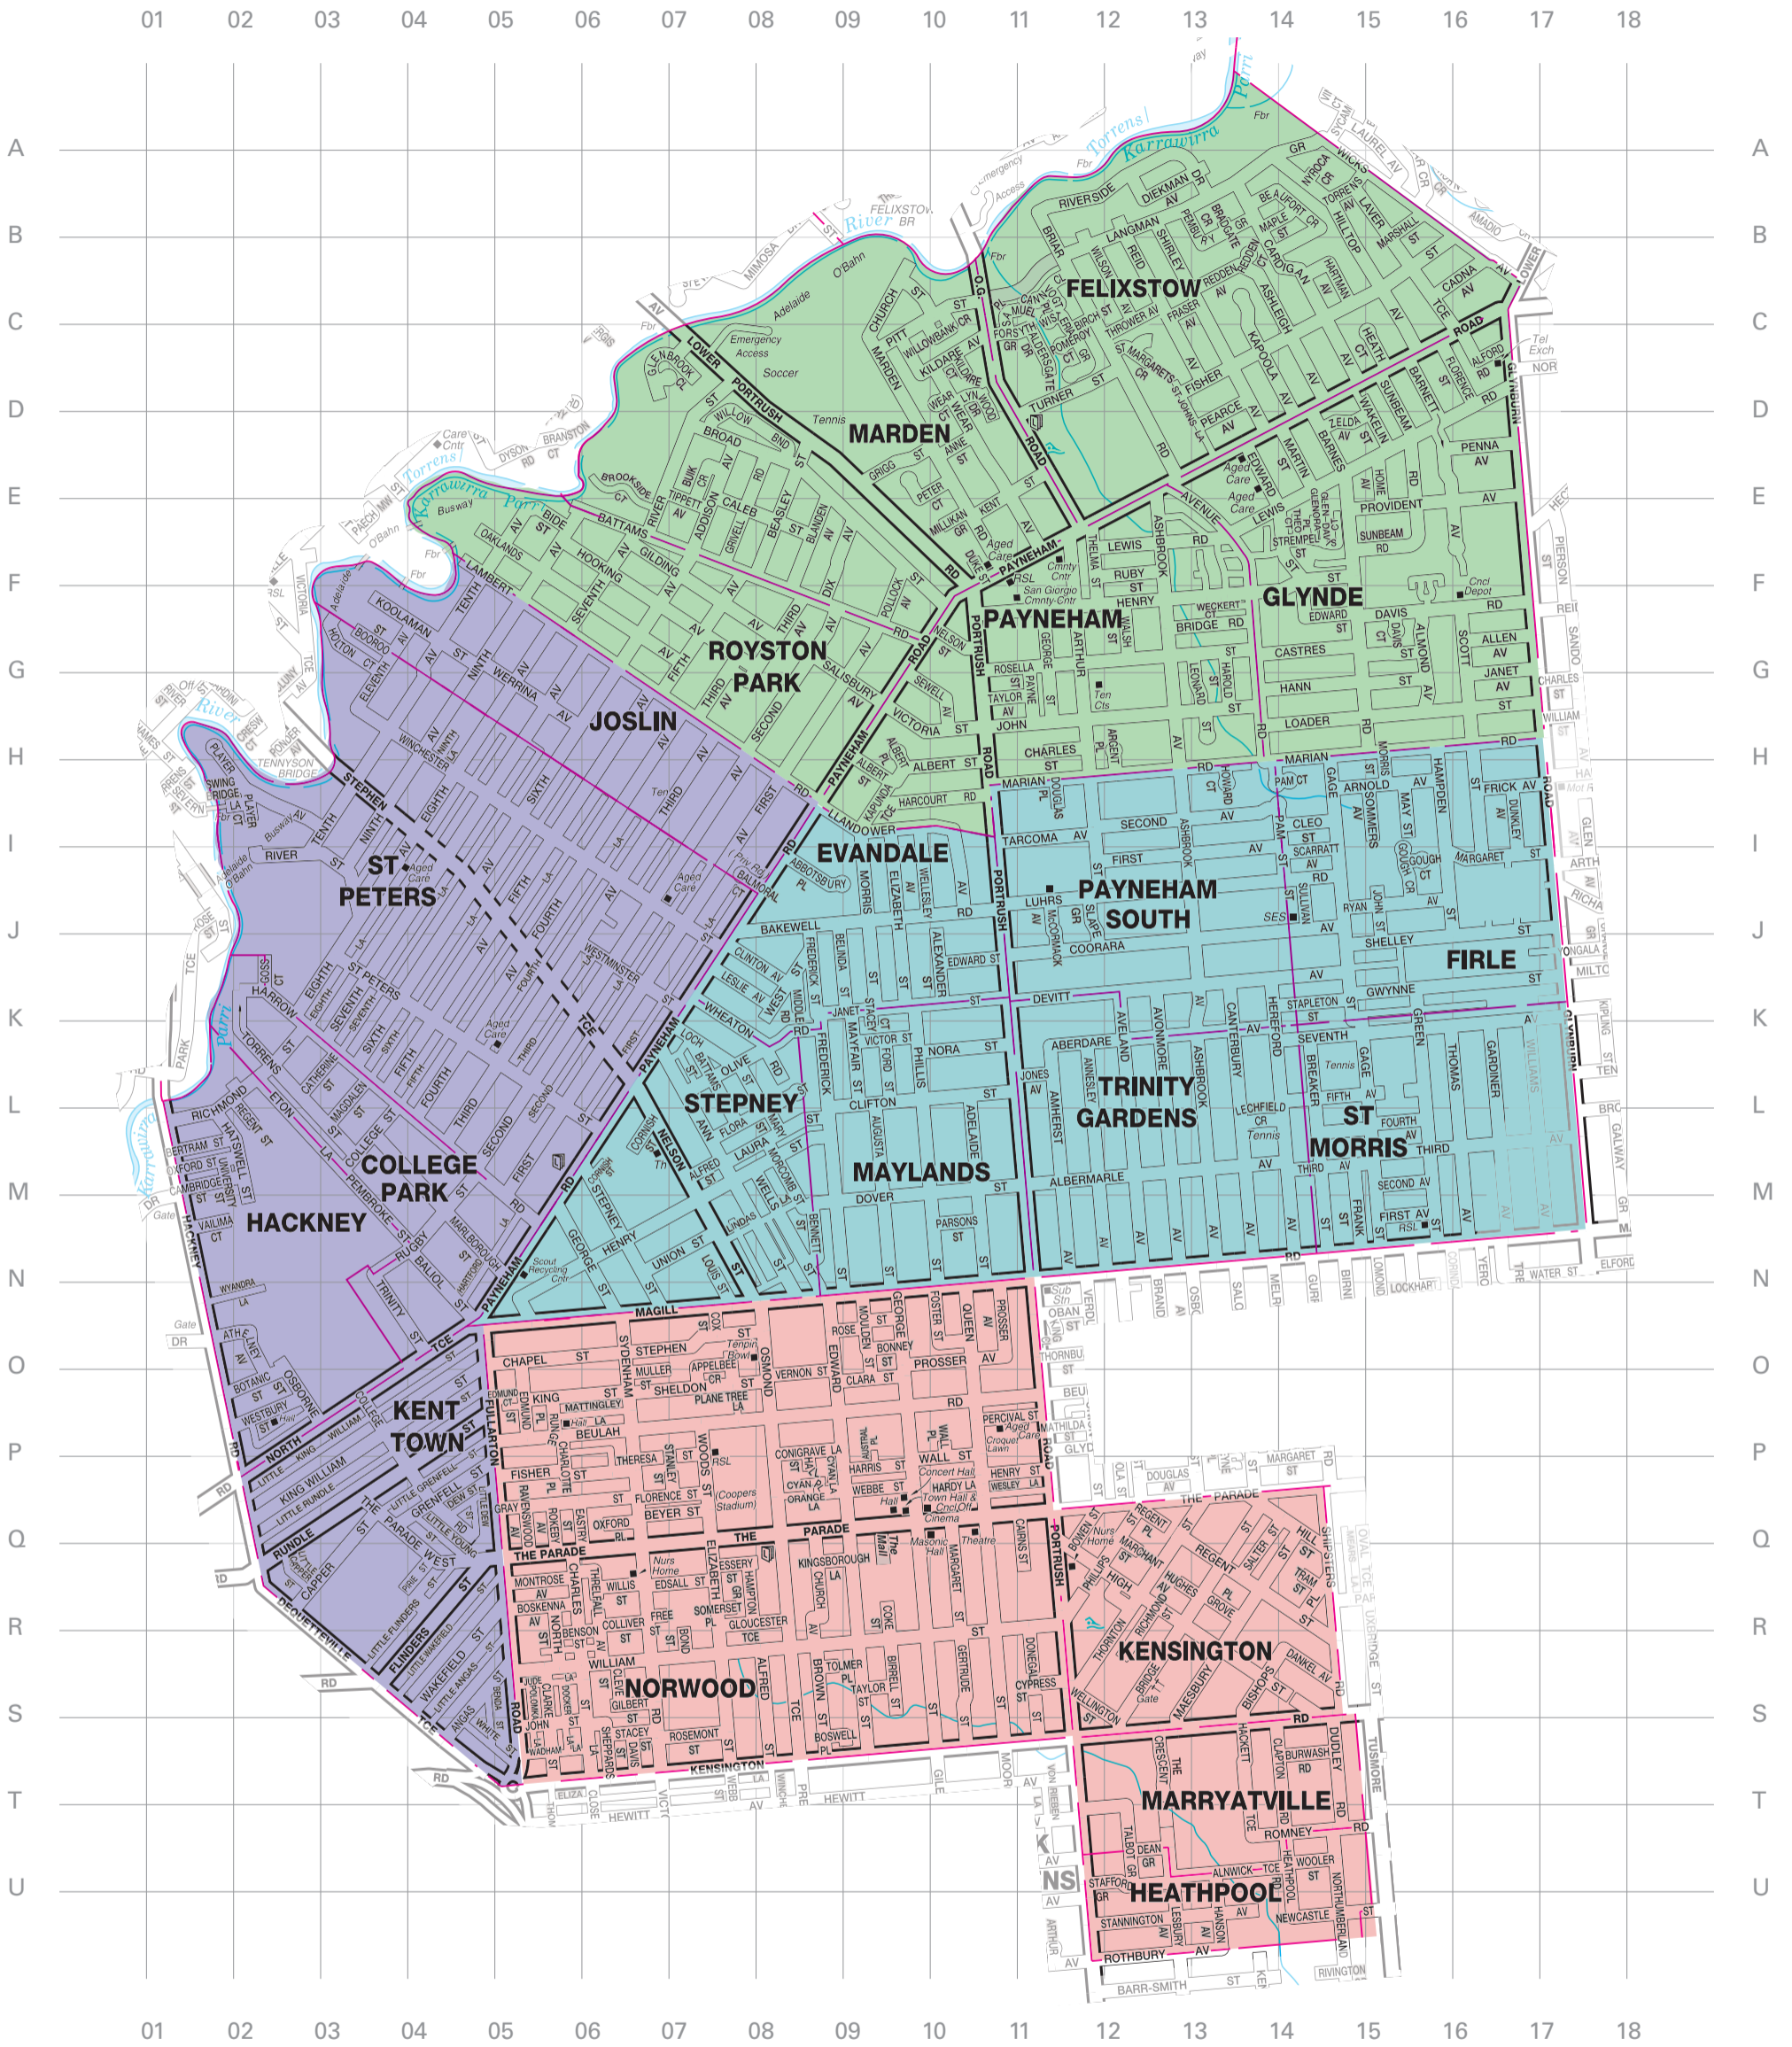

Ward Map

Ward colours

- St Peters/ Kent Town Ward
- Payneham/ Felixstow Ward
- Trinity/ Maylands Ward
- Norwood/ Kensington Ward

City of
Norwood
Payneham
& St Peters