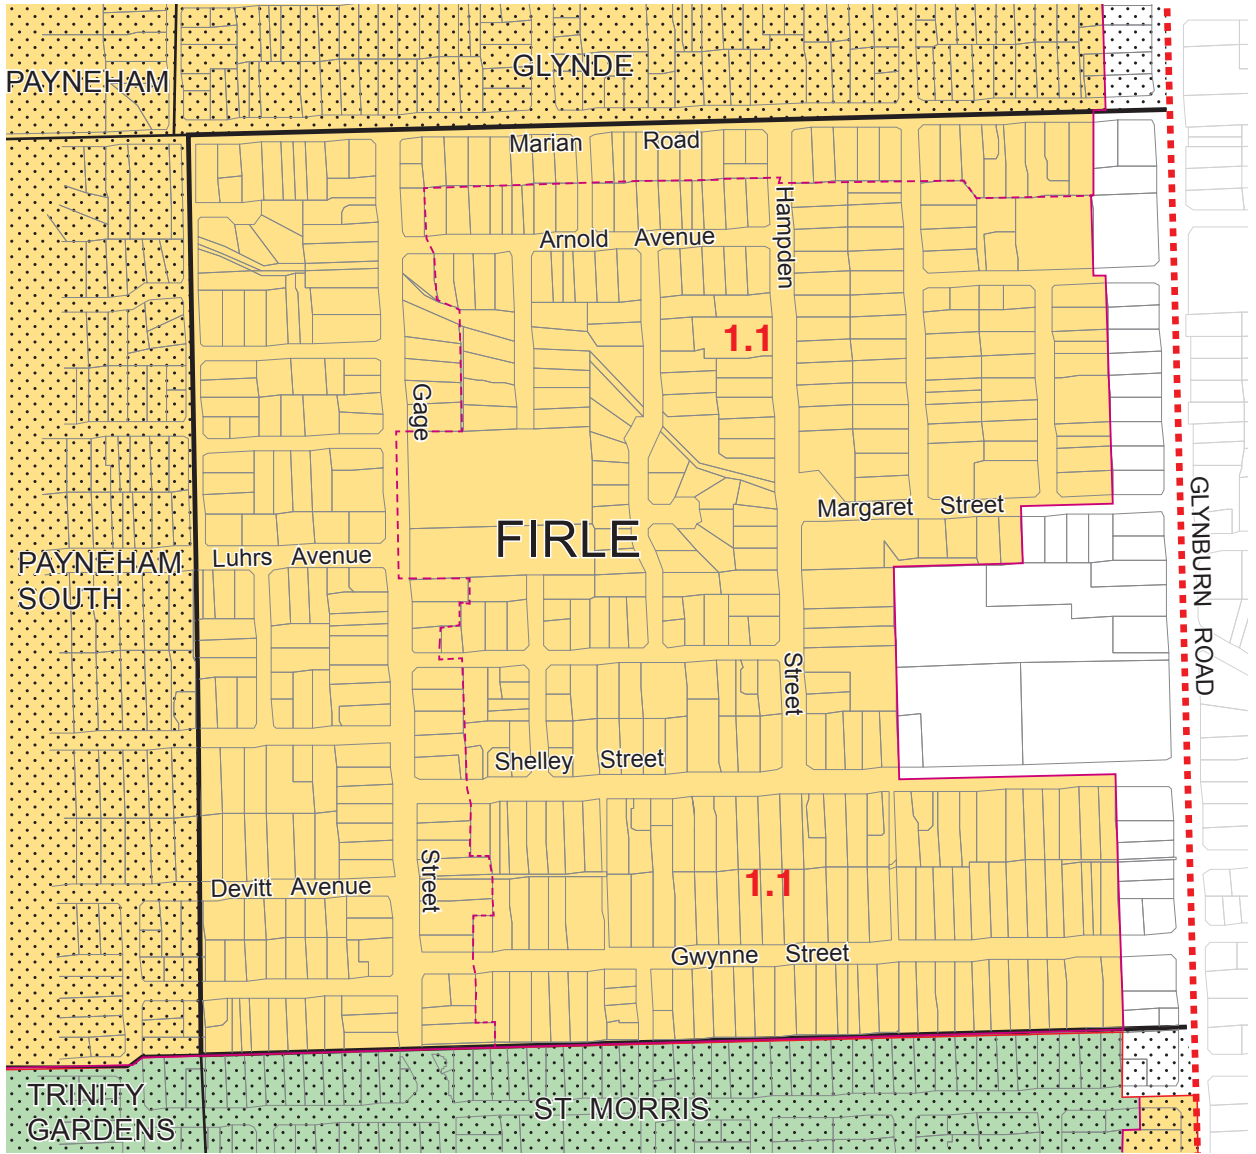

New Zoning - Firle

-  Residential Zone
-  Medium Density Policy Area
-  Residential Character Zone
-  Existing Non - Residential Zoning (unchanged)
-  Suburb Boundary
-  Council Boundary