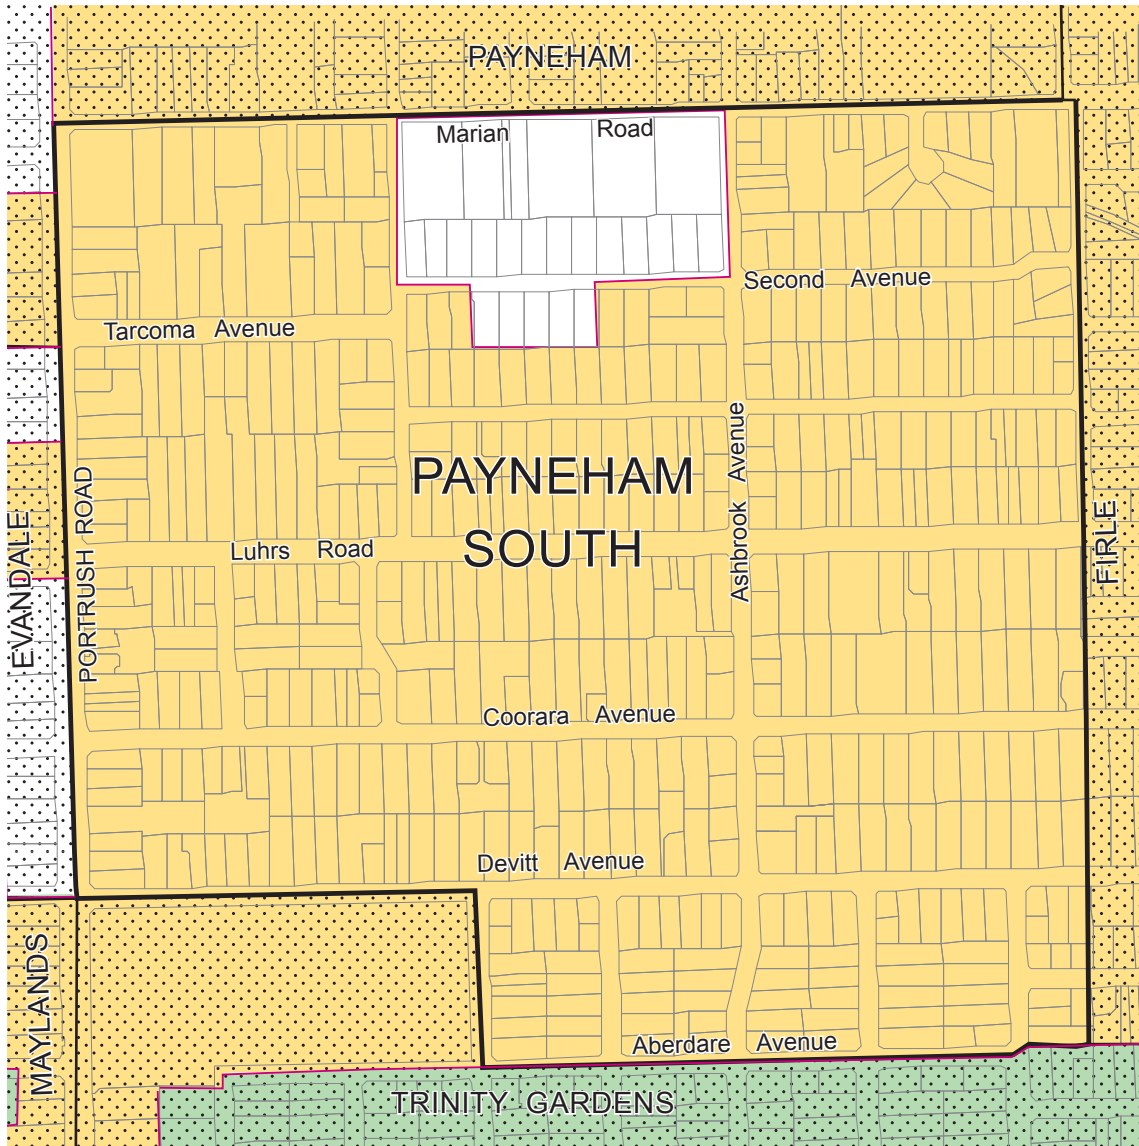

New Zoning - Payneham South

-  Residential Zone
-  Residential Character Zone
-  Existing Non - Residential Zoning (unchanged)
-  Suburb Boundary