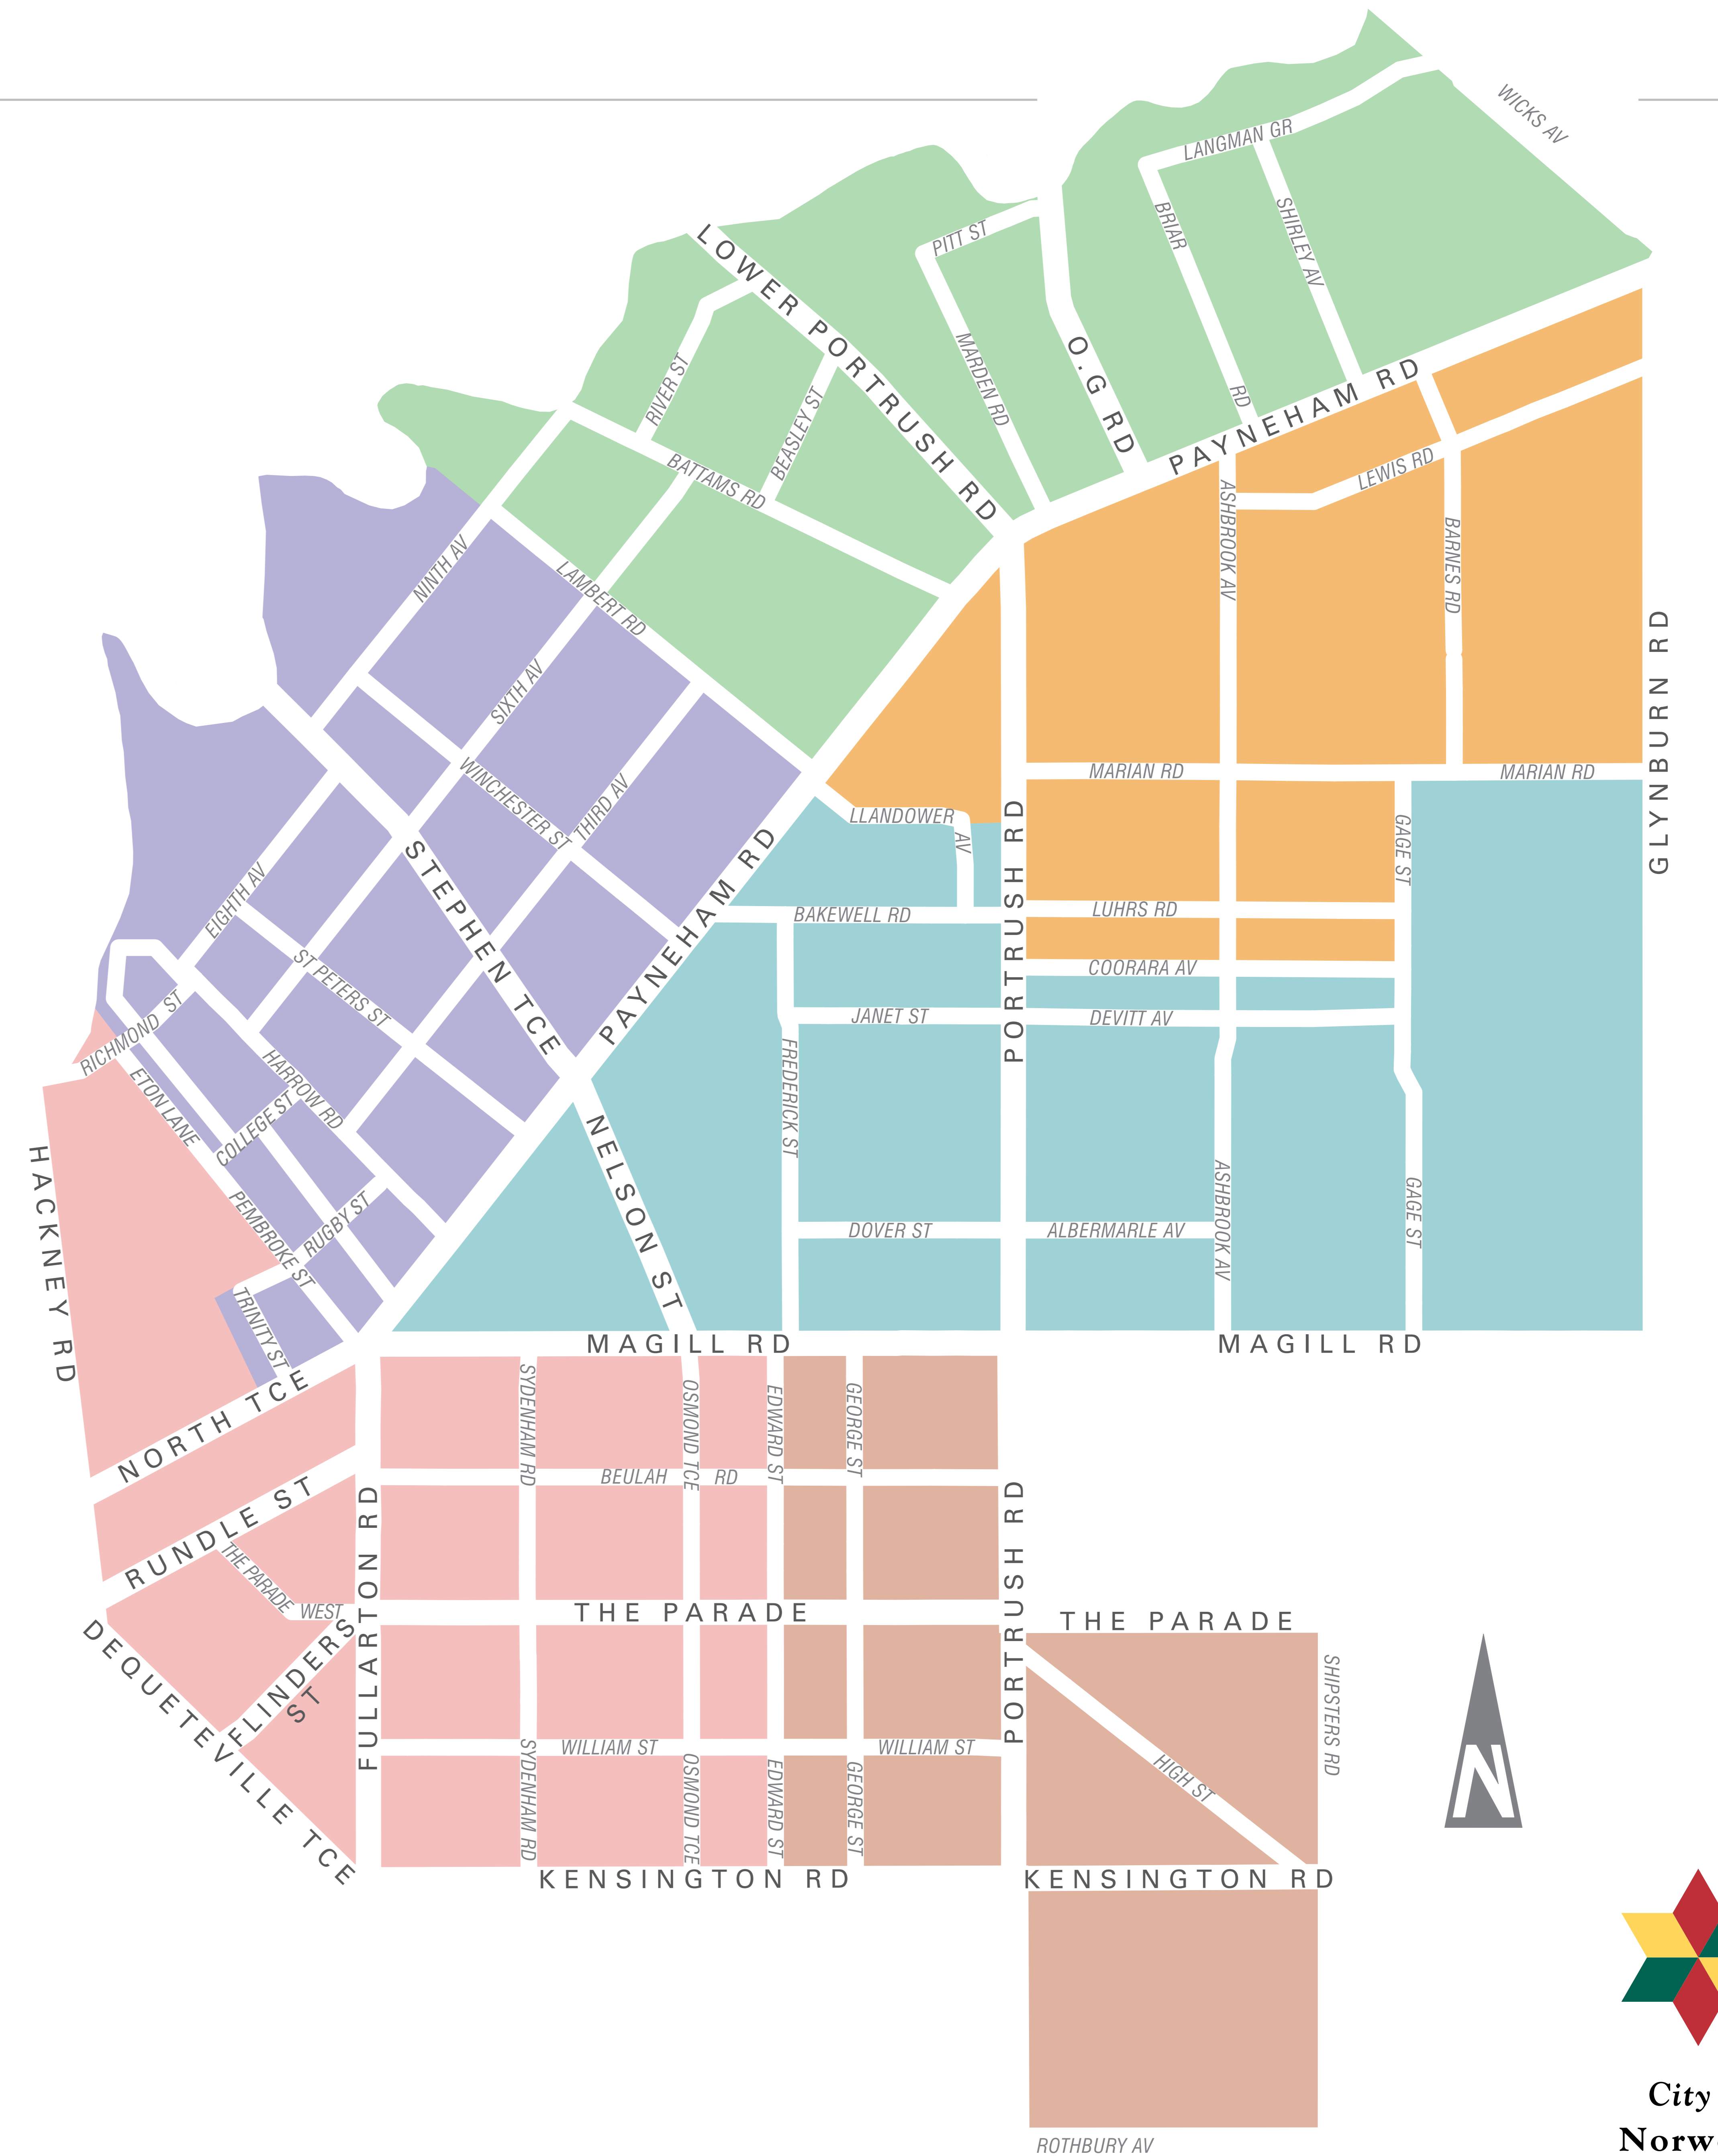

Elected Members & Ward Map

Mayor Robert Bria

Garry Knoblauch
Torrens Ward

Hugh Holfeld
Torrens Ward

Josh Robinson
Payneham Ward

Kevin Duke
Payneham Ward

Rita Excell
St Peters Ward

Kester Moorhouse
St Peters Ward

Connie Granozio
Maylands/Trinity Ward

Scott Sims
Maylands/Trinity Ward

Victoria McFarlane
Maylands/Trinity Ward

Grant Piggott
West Norwood/
Kent Town Ward

Sandy Wilkinson
West Norwood/
Kent Town Ward

Christel Mex
Kensington/
East Norwood Ward

John Callisto
Kensington/
East Norwood Ward

- Torrens Ward
- Payneham Ward
- St Peters Ward
- Maylands/Trinity Ward
- West Norwood/Kent Town Ward
- Kensington/East Norwood Ward

**City of
Norwood
Payneham
& St Peters**