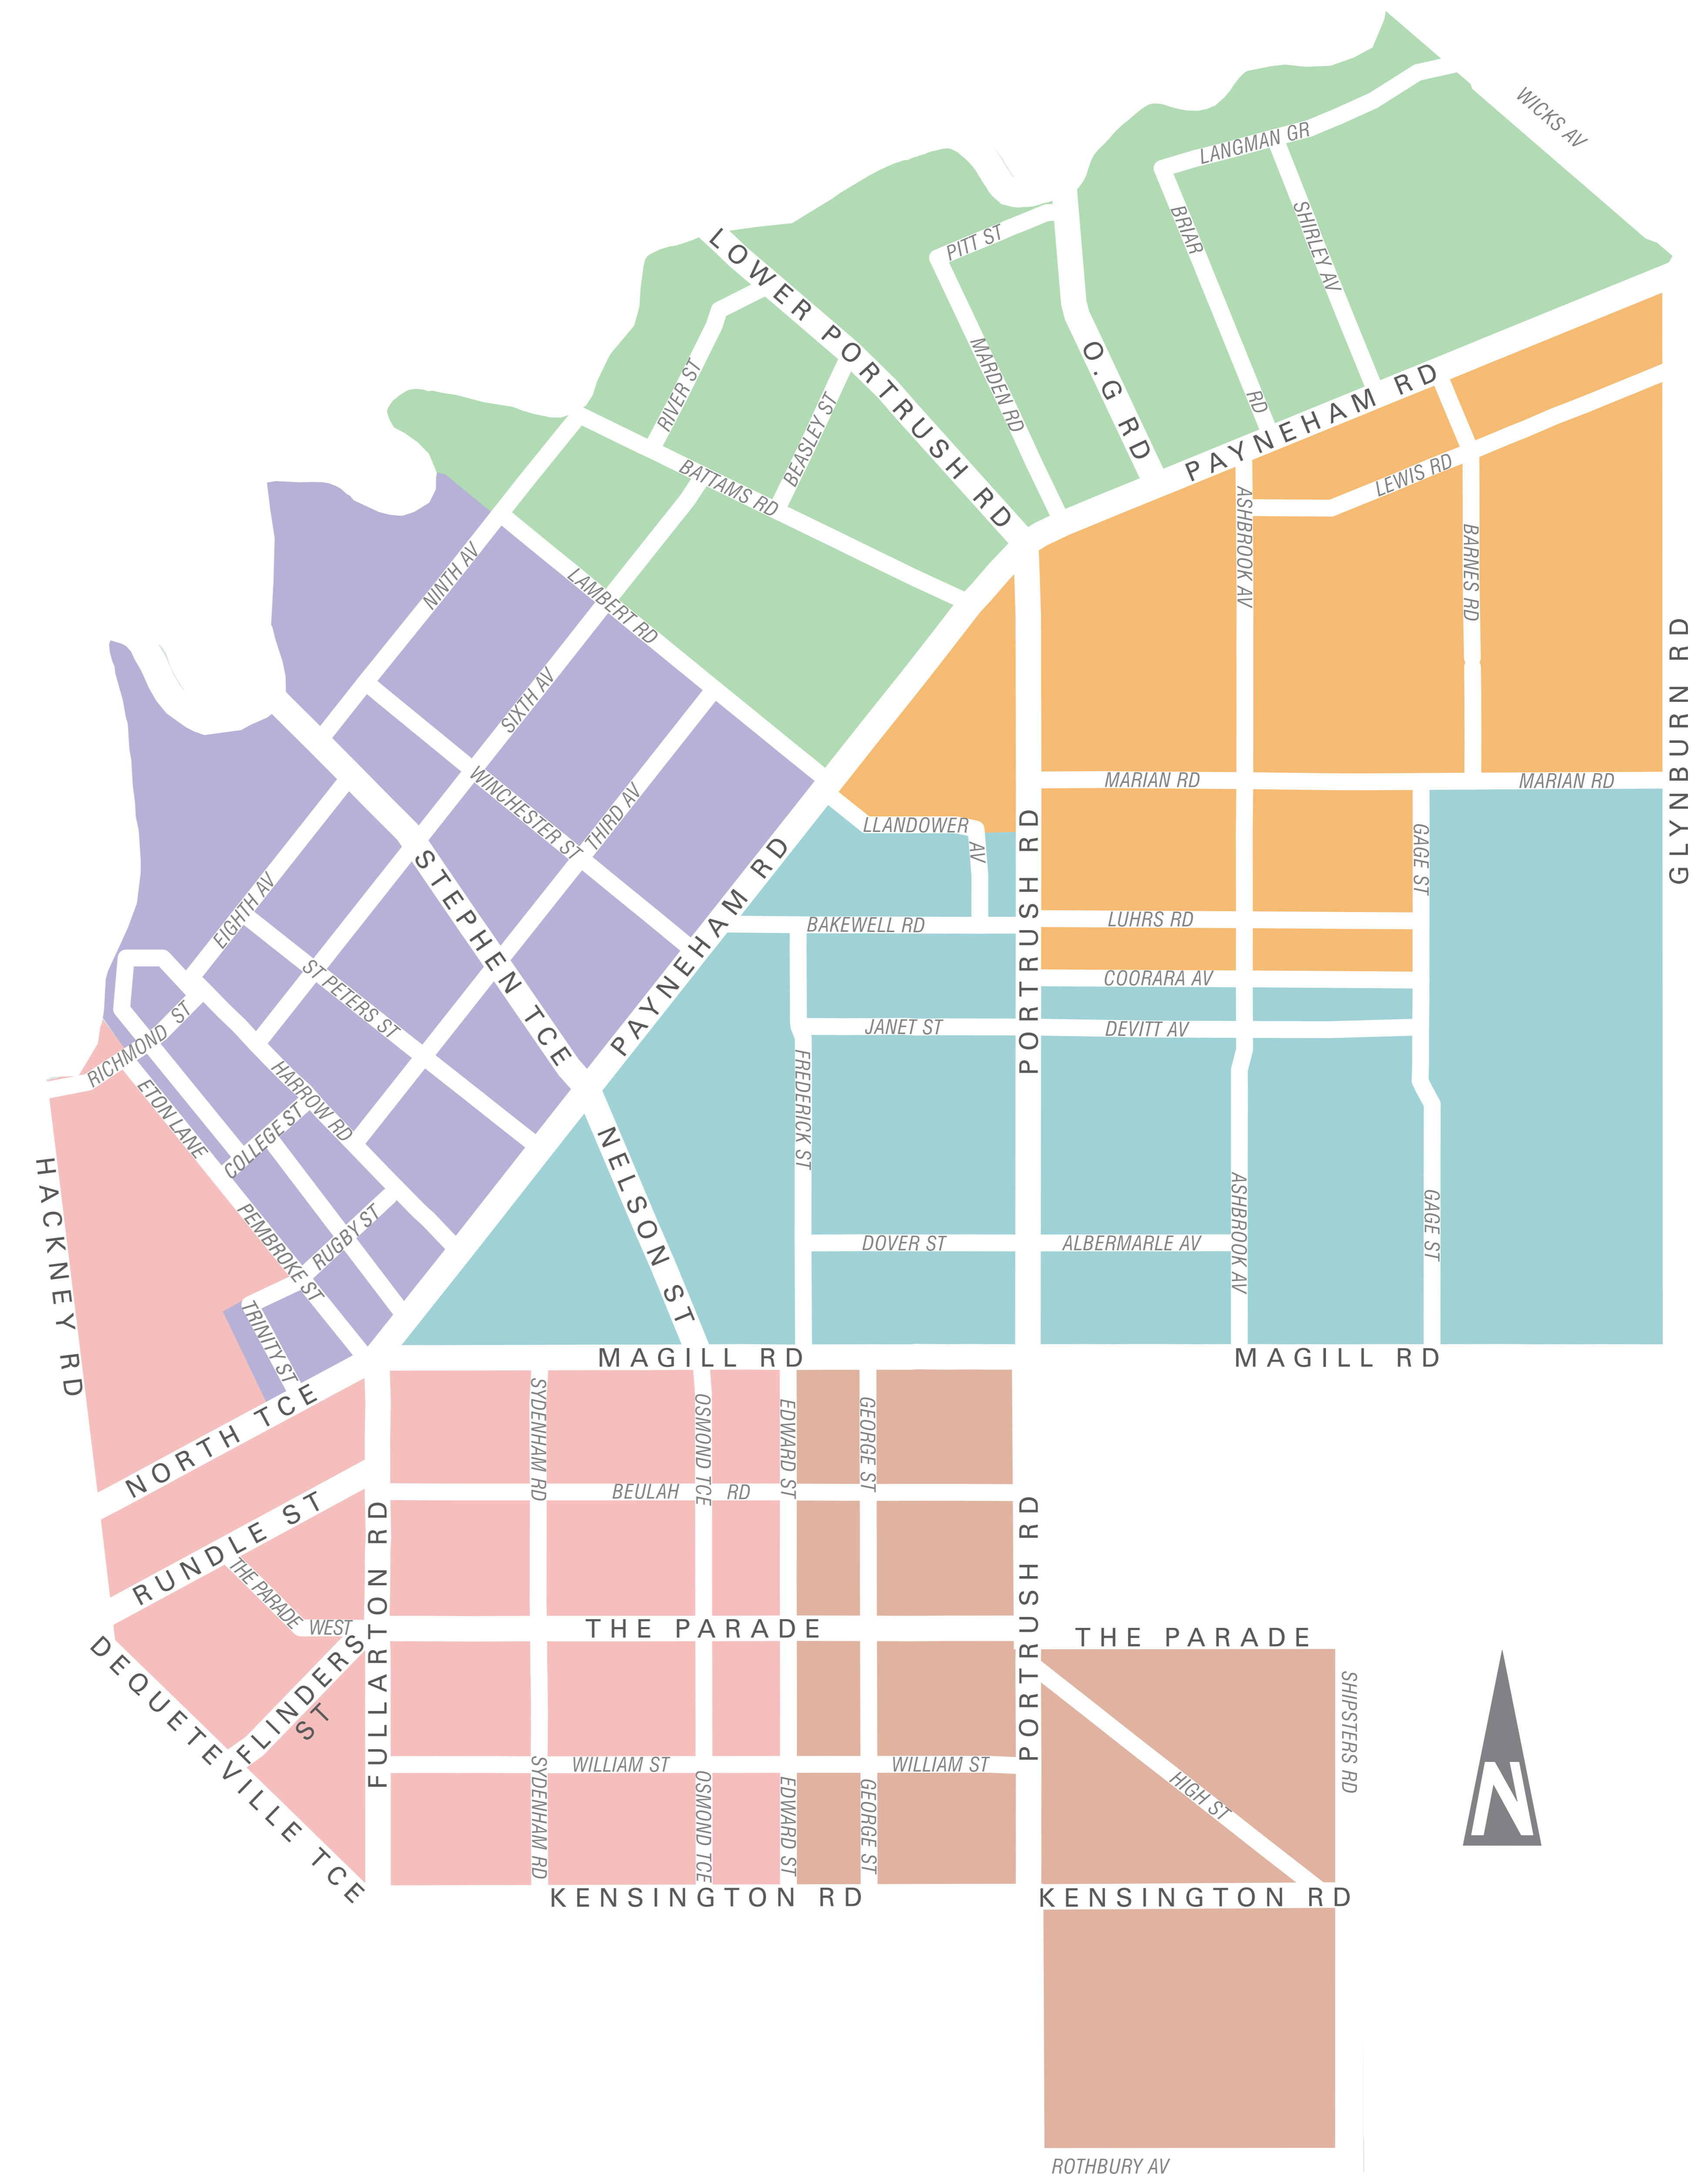

# Elected Members & Ward Map

City of  
Norwood  
Payneham  
& St Peters

**Mayor  
Robert Bria**

**Garry Knoblauch**  
Torrens Ward

**Hugh Holfeld**  
Torrens Ward

**Josh Robinson**  
Payneham Ward

**Kevin Duke**  
Payneham Ward

**Grant Piggott**  
West Norwood/  
Kent Town Ward

**Sue Whittington**  
West Norwood/  
Kent Town Ward

**Christel Mex**  
Kensington/  
East Norwood Ward

**John Callisto**  
Kensington/  
East Norwood Ward

● Torrens Ward ● Payneham Ward ● St Peters Ward ● Maylands/Trinity Ward ● West Norwood/Kent Town Ward ● Kensington/East Norwood Ward